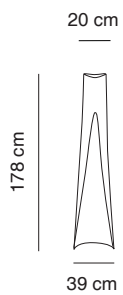

ALMAlight
Barcelona

ALMAlight
Barcelona

Suit Led

Design by Oriol Llahona

Estructura solid surface
Structure solid surface

Lámpara no incluida. Con regulador
Lamp not included. With dimmer

3920/011 blanco **white**